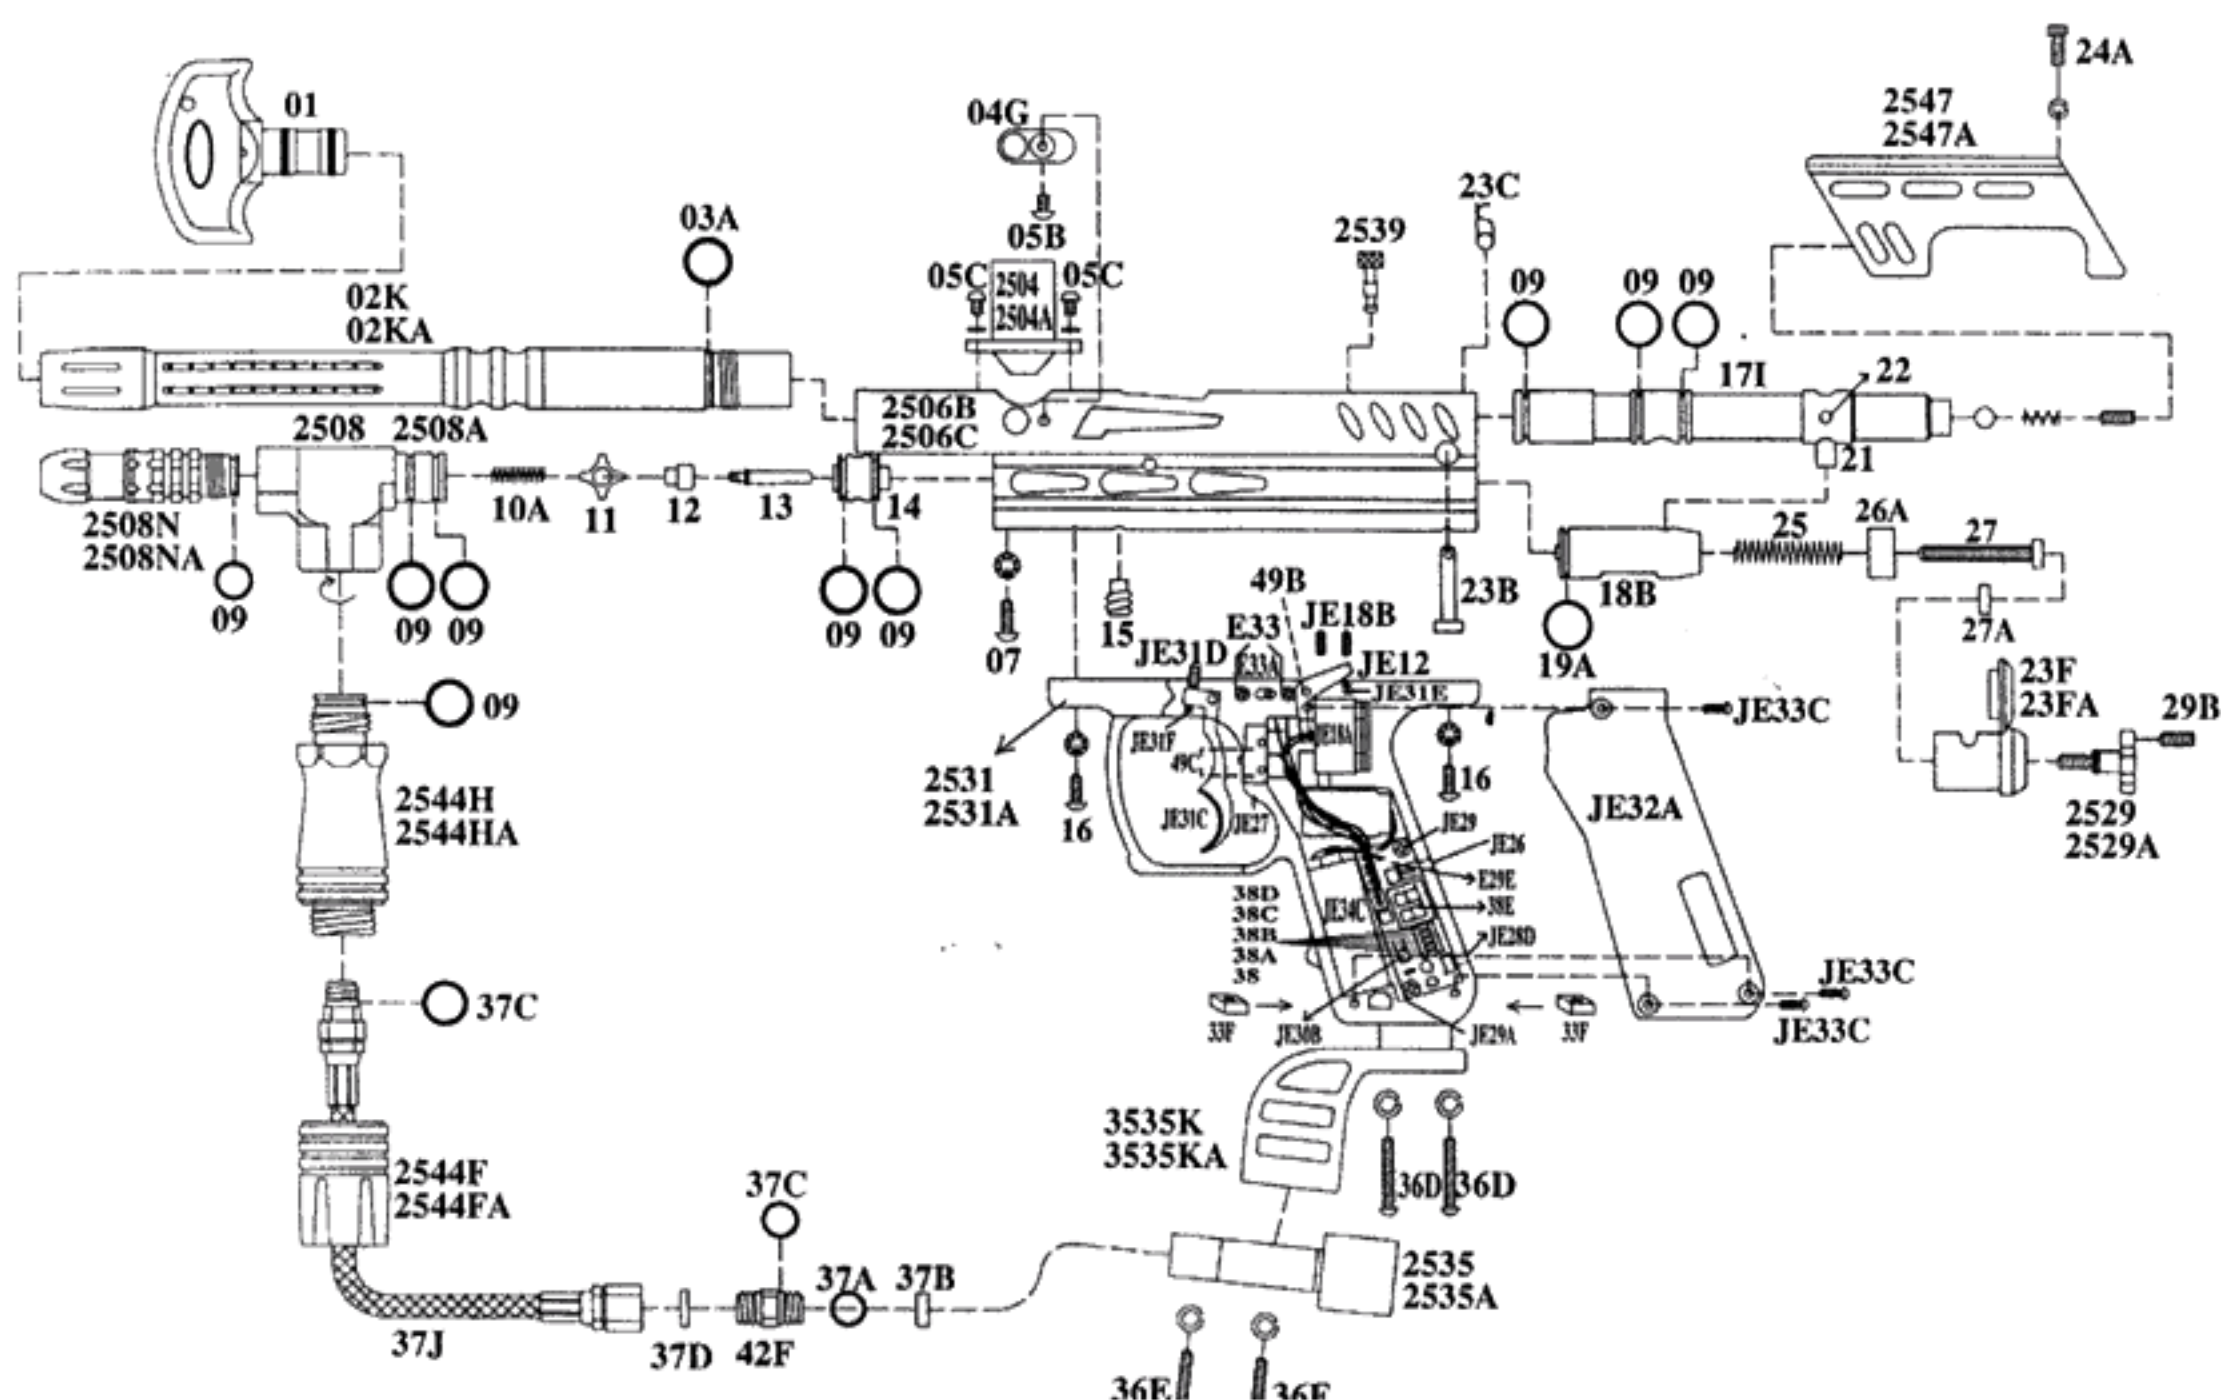

# Spyder Electra

NEW ITEM #	NAME OF PARTS	NEW ITEM #	NAME OF PARTS
01	Spyder Barrel Plug	2531A	Electra Electronic LED Trigger Frame (Silver)
02K	Electra 12" Barrel (Black)	2529	Thumb Adjuster w/ Screw (Black)
02KA	Electra 12" Barrel (Blue)	2529A	Thumb Adjuster w/ Screw (Blue)
04G	Detent Cover	2535K	Electra Drop Forward (Black)
05B	M4 x 6 Screw (Black)	2535KA	Electra Drop Forward (Blue)
05C	Direct Feed Screw w/Washer	36D	5/32" x 5/8" Screw (Black)
07	M5 x 14 Screw w/Washer	36E	5/32" x 7/8" Screw (Black)
09	O-Ring #015 80D	37A	Filter O-Ring
10A	Valve Spring	37B	Air Filter
11	Cup Seal Guide	37C	Disconnect O-Ring #011 (Black)
12	Cup Seal	37D	Plastic Washer
13	Valve Pin	37J	Disconnect Hose
14	Valve Body	2539	Electra Cocking Knob
15	Valve Body Screw	2541	Electra Spare Parts Kit
16	M5 x 12 Screw w/Washer	2547	Electra Sight Rail (Black)
17I	Electra Venturi Cocking Bolt	2547A	Electra Sight Rail (Blue)
18B	Striker	E40	Straight Elbow - 2 3/4" (Clear)
19A	Striker O-Ring	E29E	LED Circuit Board
2504	Direct Feed (Black)	JE28D	Tack Switch
2504A	Direct Feed (Blue)	JE30B	Lock Switch
2506B	Electra Receiver (Black)	38	Battery low indicator
2506C	Electra Receiver (Blue)	38A	Mode indicator (Semi)
2508	Vertical Adapter (Black)	38B	Mode indicator (Burst 3)
2508A	Vertical Adapter (Blue)	38C	Mode indicator (Burst 6)
2508N	Low Pressure Chamber (Black)	38D	Mode indicator (Full)
2508NA	Low Pressure Chamber (Blue)	38E	Shots/Sec indicator
23F	Striker Plug (Black)	JE31D	Trigger Adjust Screw
23FA	Striker Plug (Silver)	JE31F	Trigger Spring
2535	C/A Adapter (Black)	JE31C	Trigger
2535A	C/A Adapter (Blue)	E33A	ON/OFF Switch
2544F	Mini Fore Grip (Black)	E33	ON/OFF Screw (M2X6)
2544FA	Mini Fore Grip (Blue)	JE27	Touch Switch
2544H	Model S Expansion Chamber (Pewter)	JE12	Seal
2544HA	Model S Expansion Chamber (Silver)	JE18B	Coil Set Screw (1/8")
21	Bolt Pin	JE31E	Sear Spring
22	Bolt Screw	JE18A	Coil Set
23B	Quick Disconnect Pin	JE29	Circuit Board Screw
23C	Disconnect Pin Lock	JE26	Charge Pin
24A	M4 X 12 w/Washer	JE34C	Rechargeable Battery
25	Striker Spring	JE32A	Grip Cover
26A	Striker Buffer	JE33C	Grip Cover Screw
27	Striker Spring Guide	49B	Secondary Roll Pin
27A	Flat Disc	49C	Touch Switch Roll Pin
29B	Lock Screw	33F	Nut Screw Insert
2531	Electra Electronic LED Trigger Frame (Black)		