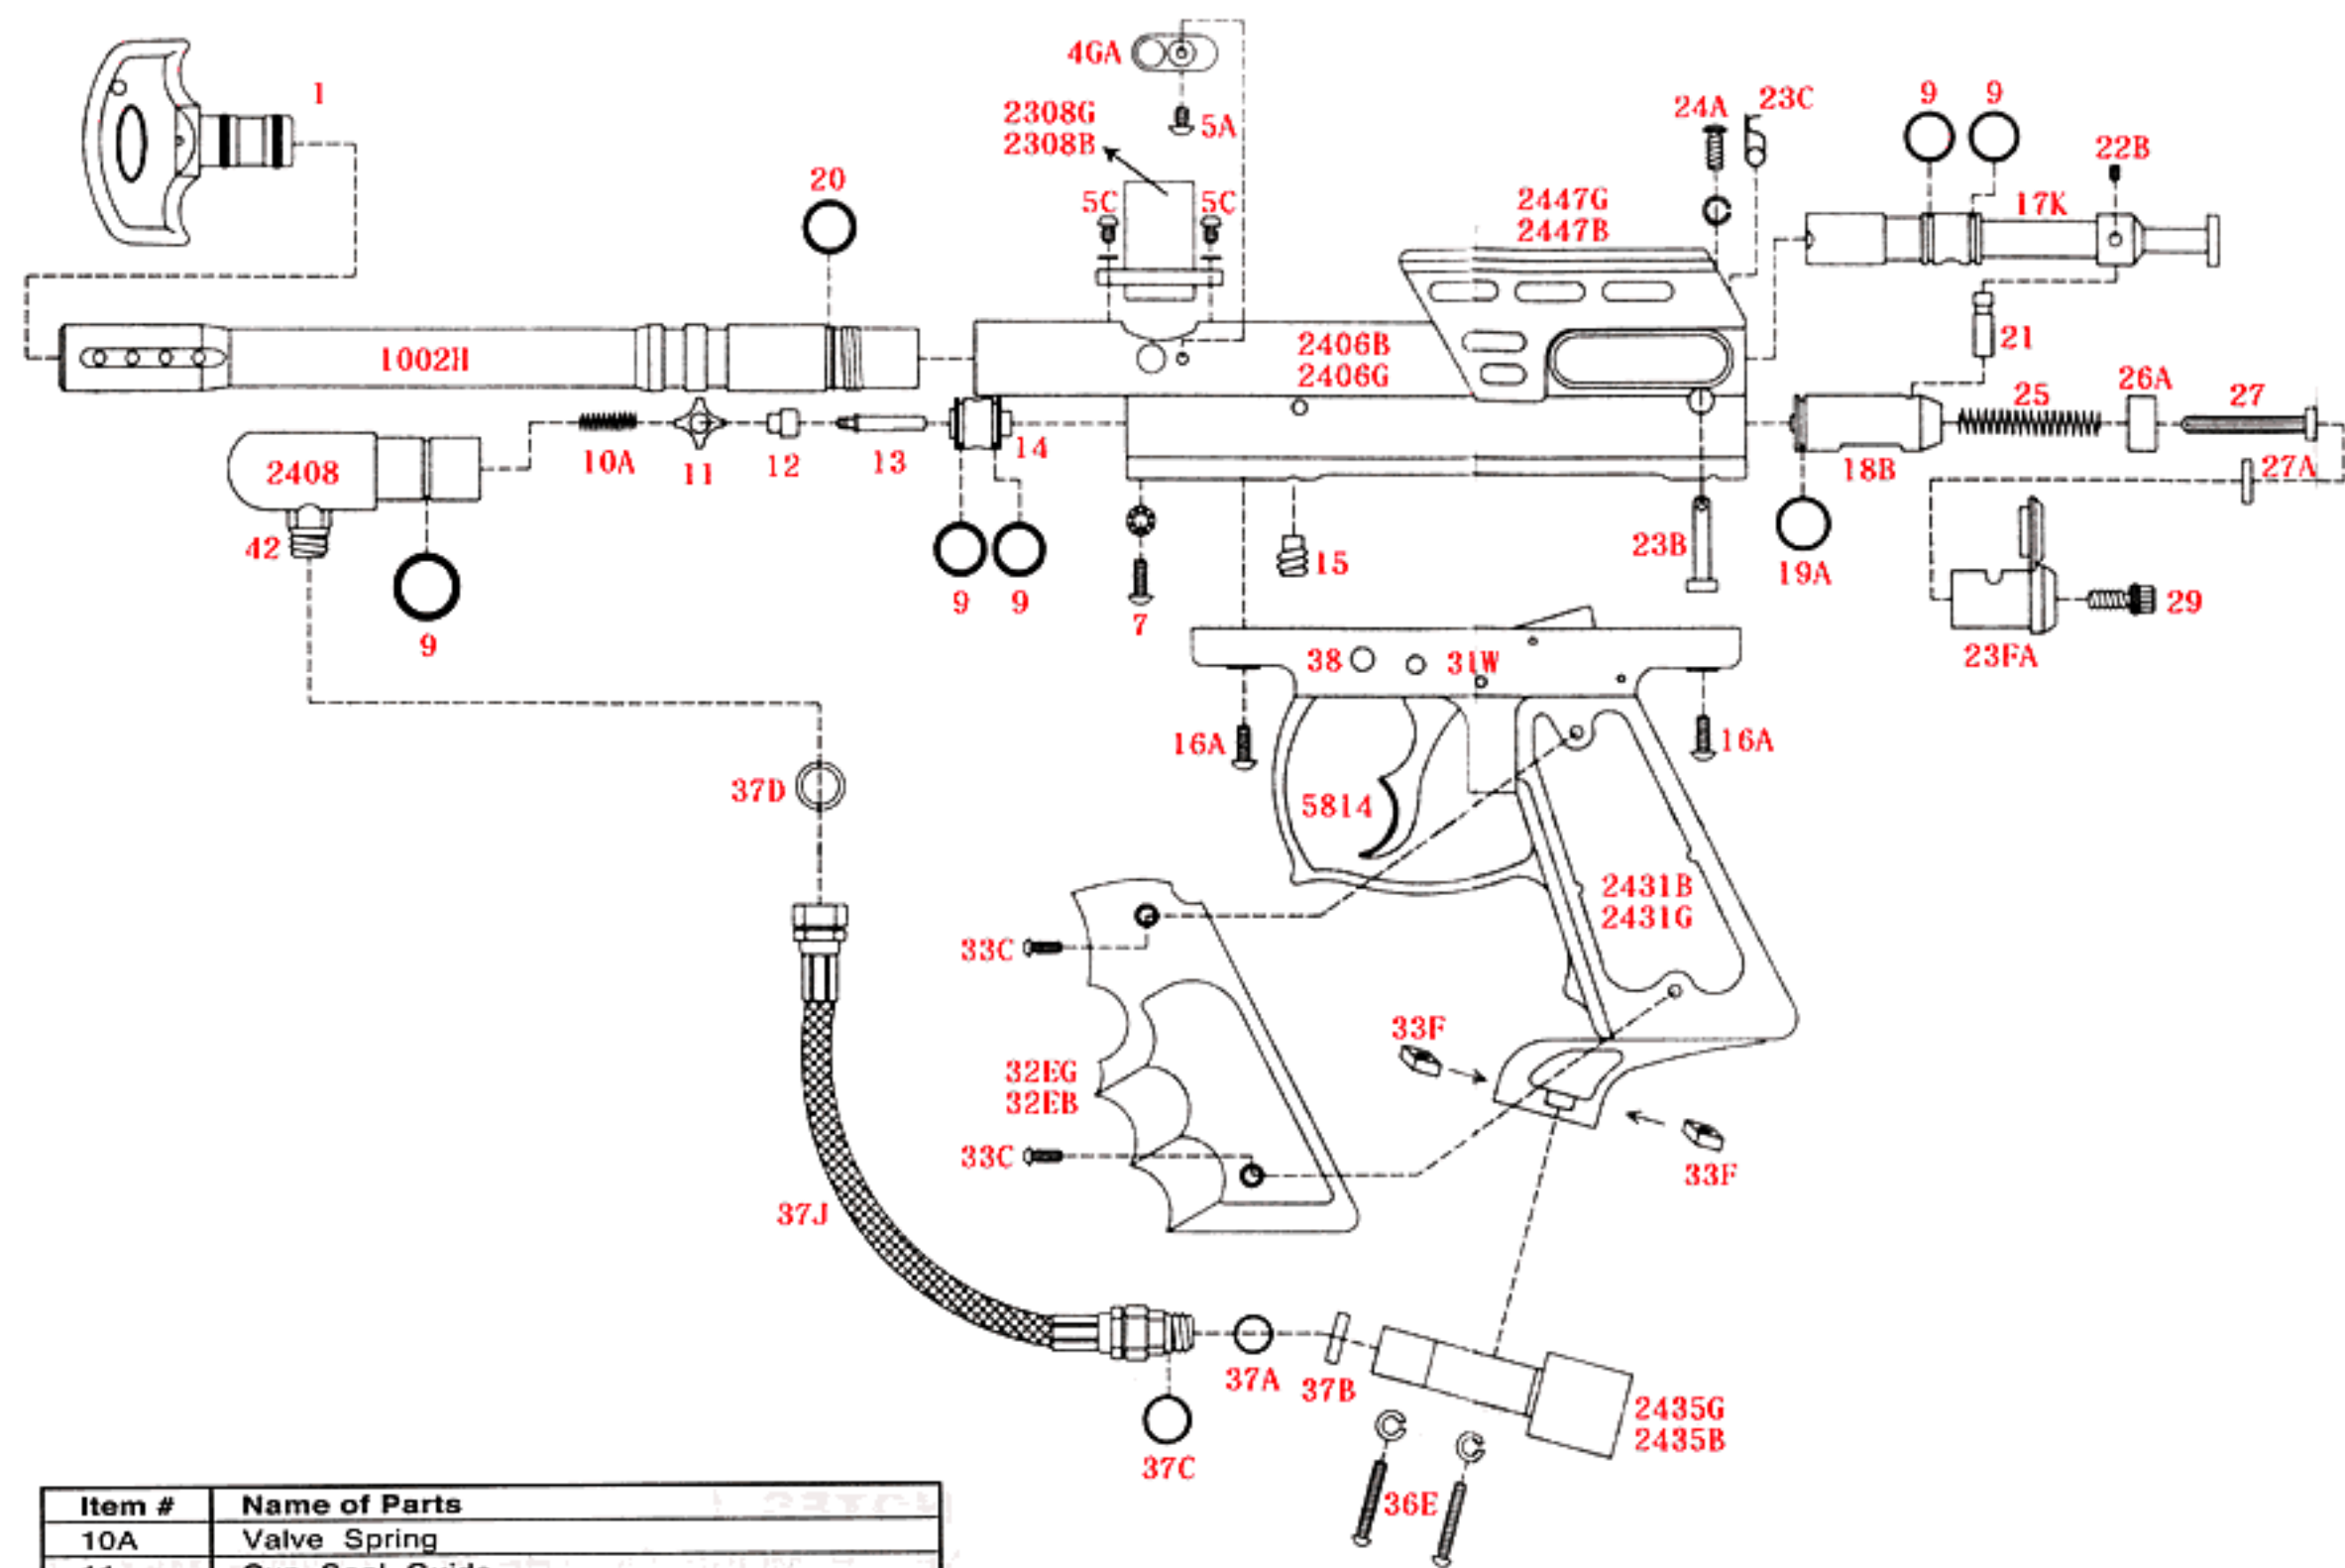

# Spyder Victor

Item #	Name of Parts
10A	Valve Spring
11	Cup Seal Guide
12	Cup Seal
13	Valve Pin
14	Valve Body
15	Valve Body Screw
16A	M5 X 12.5 Screw
17K	Venturi Bolt
18A	Striker
19A	Striker O-ring
20	Barrel O-ring
21	Bolt Pin
22B	Bolt Screw
23B	Quick Disconnect Pin
23C	Disconnect Lock Pin
24A	Sight Rail Screw
25	Striker Spring
26A	Striker Buffer
27	Striker Spring Guide
27A	Flat Disc
23FA	Striker plug (silver)
29	Velocity Adjust Screw
2431B	Victor Deluxe Trigger Frame (blue)
2431G	Victor Deluxe Trigger Frame (green)
32EG	Rubber Grip Cover (green)
32EB	Rubber Grip Cover (blue)
33C	Grip Cover Screw
2435G	C/A Adapter (green)
2435B	C/A Adapter (blue)
33F	Nut Screw
36E	Screw 5/32" X 7/8" w/ washer (black)
37J	Disconnect Hose
37A	Filter O-ring

37B	Filter
37C	#011 O-ring
37D	Plastic Washer
38	Safety Button
42	Male To Male Adapter
2447G	Sight Rail (green)
2447B	Sight Rail (blue)
2441	Spare Parts Kit
5814	Double Trigger
48	Trigger Roll Pin
49	Sear Roll Pin
49A	Secondary Sear Roll Pin

Item #	Name of Parts
1	Barrel Plug
1002H	9 1/2" Barrel (silver)
04GA	Detent Cover w/ Ball Bearing & Spring (black)
2308G	Direct Feed (green)
2308B	Direct Feed (blue)
5A	M4 X 6 Screw (black)
05C	Direct Feed Screw
7	M5 X 14 Screw w/ washer

Item #	Name of Parts
2406B	Victor Receiver (blue)
2406G	Victor Receiver (green)
2408	Victor Reservoir Plug (silver)
9	O-ring #015 80D